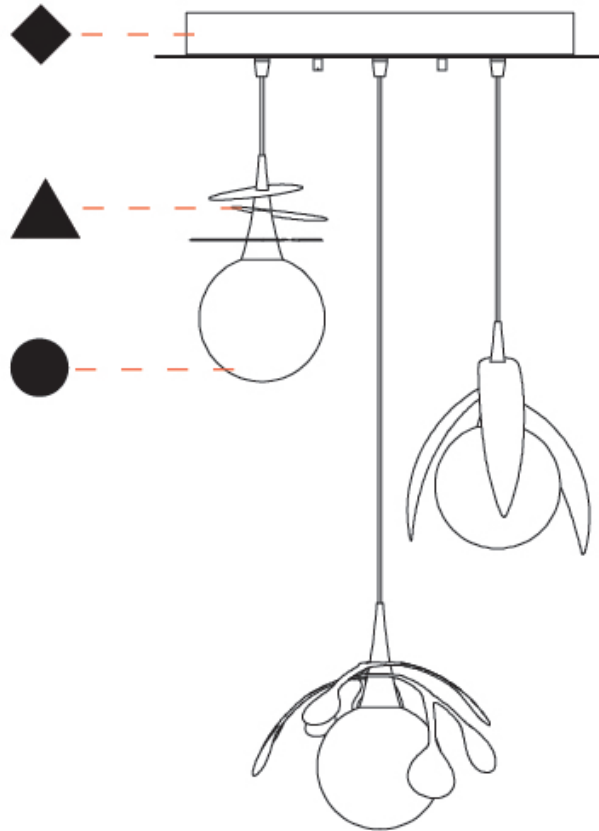

GENERAL

Series: Vegetal
 Subseries: Palma
 Brand: Cangini & Tucci
 Division: Design
 Mounting Type: Suspension
 Mounting Location: Ceiling
 Subcategory: Pendant

PHYSICAL

Shape: Abstract
 Diameter (mm): 450
 Diameter (in): 17 ¹¹/₁₆
 Height (mm): 1000
 Height (in): 39 ³/₈
 Max. Overall Height (mm): 3000
 Max. Overall Height (in): 118 ¹/₈
 Light Distribution: Omnidirectional
 Fixture Finish: [AMB](#) / [GRN](#) / [PNK](#) / [RUB](#) / [SKB](#) / [SMK](#) / [TOB](#) / [TRA](#)
 Holder Finish: SGD / SBK
 Fixture Material: Glass / Metal
 Cable Details: 2,000mm Transparent cable

GENERAL

Series: Vegetal
 Subseries: Vegetal - 3 Light Cluster
 Brand: Cangini & Tucci
 Division: Design
 Mounting Type: Suspension
 Mounting Location: Ceiling
 Subcategory: Pendant

PHYSICAL

Shape: Abstract
 Diameter (mm): 430
 Diameter (in): 16 ¹⁵/₁₆
 Height (mm): 220
 Height (in): 8 ¹¹/₁₆
 Max. Overall Height (mm): 2220
 Max. Overall Height (in): 87 ³/₈
 Light Distribution: Omnidirectional
 Fixture Finish: [AMB](#) / [GRN](#) / [PNK](#) / [RUB](#) / [SKB](#) / [SMK](#) / [TOB](#) / [TRA](#)
 Holder Finish: [SGD](#) / [SBK](#)
 Accent Finish: [CHR](#) / [MWH](#) / [MBK](#) / [BCR](#)
 Fixture Material: Glass / Metal
 Cable Details: 2,000mm Transparent cable

VEGETAL - 3 LIGHT CLUSTER SUSPENSION

D141266-

PROJECT

TYPE

SPECIFIER

QUANTITY

DATE

D

GENERAL

Series: Vegetal
 Subseries: Vegetal - 3 Light Linear
 Brand: Cangini & Tucci
 Division: Design
 Mounting Type: Suspension
 Mounting Location: Ceiling
 Subcategory: Pendant

PHYSICAL

Shape: Abstract
 Length (mm): 900
 Length (in): 35 7/16
 Height (mm): 220
 Height (in): 8 11/16
 Max. Overall Height (mm): 2220
 Max. Overall Height (in): 87 3/8
 Light Distribution: Omnidirectional
 Fixture Finish: AMB / GRN / PNK / RUB / SKB / SMK / TOB / TRA
 Holder Finish: SGD / SBK
 Accent Finish: CHR / MWH / MBK / BCR
 Fixture Material: Glass / Metal
 Cable Details: 2,000mm Transparent cable