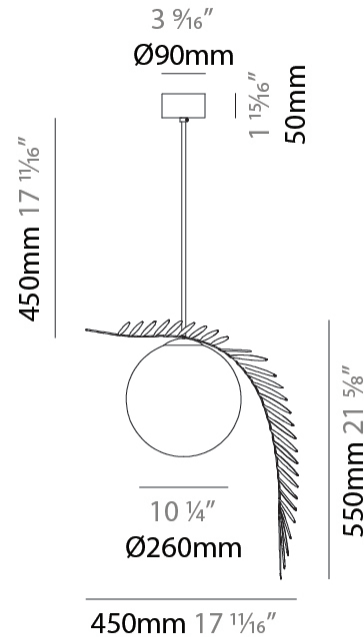

PALMA SUSPENSION

D141241-

base number   Color   Finish   Finish
Temperature   Options   Options

1. To build a product code in our configurator select the specify button on the base model # product page
2. To build a manual product code on this datasheet choose from the options listed below in blue font and add the suffix to the base model #

GENERAL

Series: Vegetal
Subseries: Palma
Brand: Cangini & Tucci
Division: Design
Mounting Type: Suspension
Mounting Location: Ceiling
Subcategory: Pendant

PHYSICAL

Shape: Abstract
Diameter (mm): 450
Diameter (in): 17 ¹¹/₁₆
Height (mm): 1000
Height (in): 39 ³/₈
Max. Overall Height (mm): 3000
Max. Overall Height (in): 118 ¹/₈
Light Distribution: Omnidirectional
Fixture Finish: [AMB](#) / [GRN](#) / [PNK](#) / [RUB](#) / [SKB](#) / [SMK](#) / [TOB](#) / [TRA](#)
Holder Finish: SGD / SBK
Fixture Material: Glass / Metal
Cable Details: 2,000mm Transparent cable

ELECTRICAL

Lamp Type: LED (Zhaga Standard)
Input Wattage (W): 6
Dimming: Non-Dimmable
Driver Included: Yes
Driver Location: Integrated
Driver Class: Class 2
Input Voltage (V): 120 - 277
Constant Current (mA): 500mA

LED

Color Temperature (°K): [2700](#) / [3000](#)
Nominal Lumen (lm): 866
CRI: >90 CRI
Lamp Life (hrs): 50000

OPTICAL

RATINGS AND CERTIFICATIONS

Certified By: Certified for North American Standards
IP rating: IP20